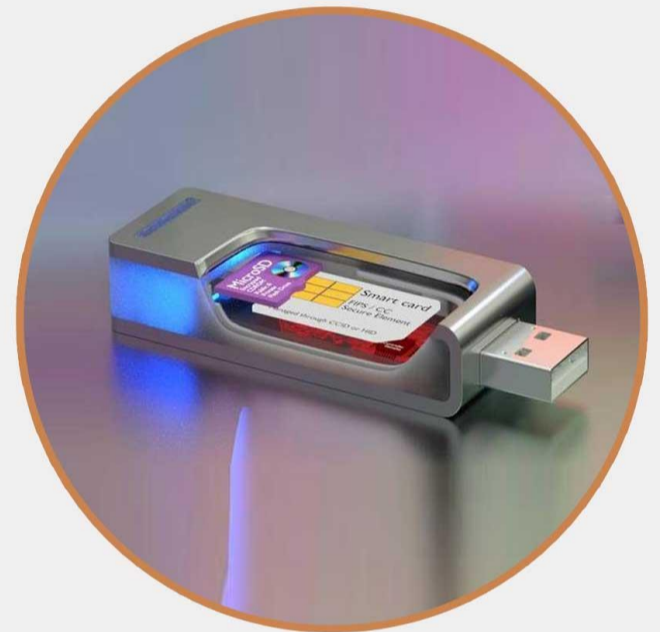

SecurDrive™

SecurDrive™ is a Unique USB device which combines the advantages of mass storage Token(**AES Encryption and Read Only features**) that secures identity and protects sensitive Files with proven **Smart Card technology** in order to provide highly secure solution. **Secure File** application capable of securing your important and valuable Files / Data in **Genesis SecurDrive's** secure partition with Smart Card technology. It provides a portable and secure way of storing your Data.

Data protection:

Store in secure partition with AES Encryption with Smart Card Authentication.

- **PKCS#11** based Smart Card always on encryption.
- Files / Data can encrypt with **AES 256** Encryption.
- Sensitive Files / Data stored in secure partition with hardware AES Encryption.
- Create Folder, Delete Folder or Files option in secure partition.
- Copy Files / Data from System to secure partition or secure partition to System.
- Change secure partition pin (**Smart Card Authentication**).
- Fight against Document loss and malicious copies or transfer.
- **LED** management
- Zero foot print **Plug and Play** on multiple OS.
- **ID-0-0-0 Smart Card** Reader with **HID / CCID** switch.
- **Micro SDHC** Card interface.
- If enter wrong secure partition pin more than 4 times then **SecurDrive™** secure partition will block.
- Virtual Keyboard. (Option Available).
- High Flash Memory capacity 2 to 32 GB with AES Hardware Encryption.
- **USB 2.0** High Speed Mass Storage interface.
- **Metal** outer housing for protection against physical damage.
- Free from **Malware** attack.
- Embedded Security Application.